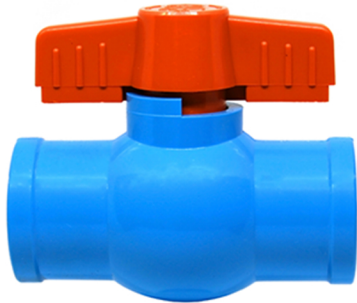

# Plumbings:

**ANGLE VALVE**

- Ball Valve Stop Cock
- Bidet Shower Head Only
- Bidet
- Bowl Water Closet and Fittings
- Bushing Reducer Blue

**BALL VALVE BRASS**

- PVC Cap
- Floor Drain
- Check Valve
- Clamp PVC
- Coupling

**BALL VALVE PVC**

- Coupling PE
- Coupling PPR
- Coupling PVC
- PVC Faucet