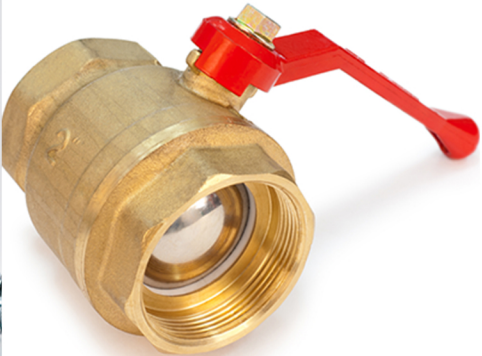

# Plumbings:

**ANGLE VALVE**

- Ball Valve Stop Cock
- Bidet Shower Head Only
- Bidet
- Bowl Water Closet and Fittings
- Bushing Reducer Blue

**BALL VALVE BRASS**

- PVC Cap
- Floor Drain
- Check Valve
- Clamp PVC
- Coupling

**BALL VALVE PVC**

- Coupling PE
- Coupling PPR
- Coupling PVC
- PVC Faucet